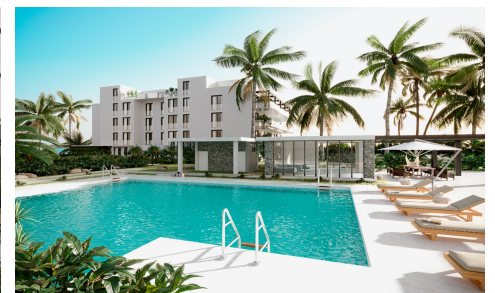

MLS673606854

**\*\*\* APARTMENTS AND PENTHOUSES TO ENJOY THEIR SEA VIEWS AND COMMON AREAS, VERY CLOSE TO THE BEACH !!!**

2

2

98m<sup>2</sup>

N/A

\*\*\* APARTMENTS AND PENTHOUSES TO ENJOY THEIR SEA VIEWS AND COMMON AREAS, VERY CLOSE TO THE BEACH !!! . New development of apartments and penthouses in Mijas Costa, in an unmatched location on the western coast, close to the Calaburra lighthouse in the El Chaparral area, an ideal place to enjoy all the nature and environment offered by Mijas Costa, just 700 meters from the Mediterranean Sea , on the skirts of the Sierra de Mijas, with direct connection to Malaga and the main cities of the Costa del Sol. A project with a total of 55 new apartments in Mijas from 1 to 3 bedrooms,...(Ask for More Details!)