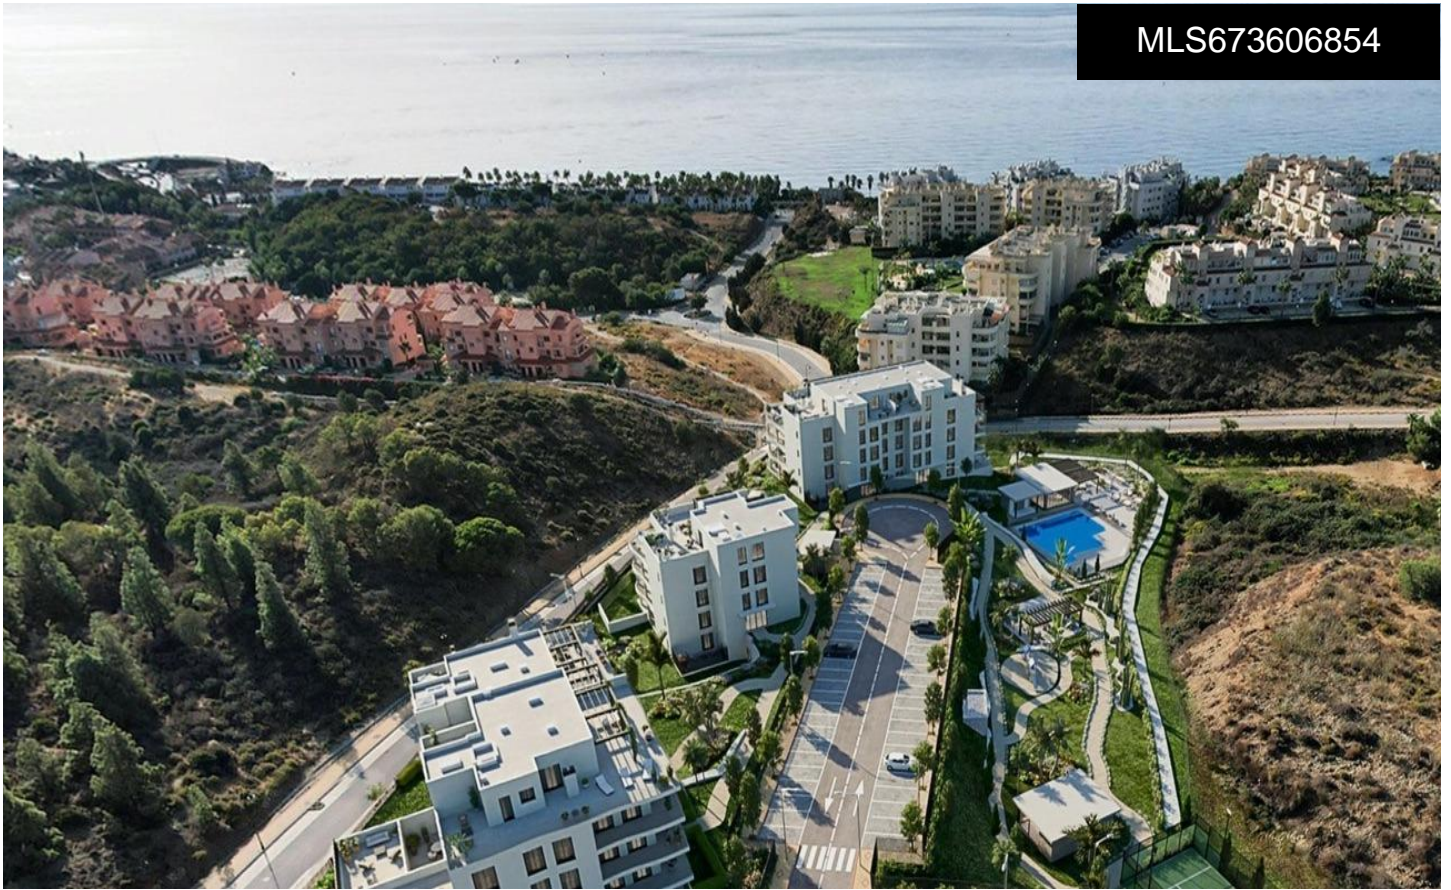

MLS673606854

**\*\*\* APARTMENTS AND PENTHOUSES TO ENJOY THEIR SEA VIEWS AND COMMON AREAS, VERY CLOSE TO THE BEACH !!!**

2

2

98m<sup>2</sup>

N/A

\*\*\* APARTMENTS AND PENTHOUSES TO ENJOY THEIR SEA VIEWS AND COMMON AREAS, VERY CLOSE TO THE BEACH !!! . New development of apartments and penthouses in Mijas Costa, in an unmatched location on the western coast, close to the Calaburra lighthouse in the El Chaparral area, an ideal place to enjoy all the nature and environment offered by Mijas Costa, just 700 meters from the Mediterranean Sea , on the skirts of the Sierra de Mijas, with direct connection to Malaga and the main cities of the Costa del Sol. A project with a total of 55 new apartments in Mijas from 1 to 3 bedrooms,...(Ask for More Details!)