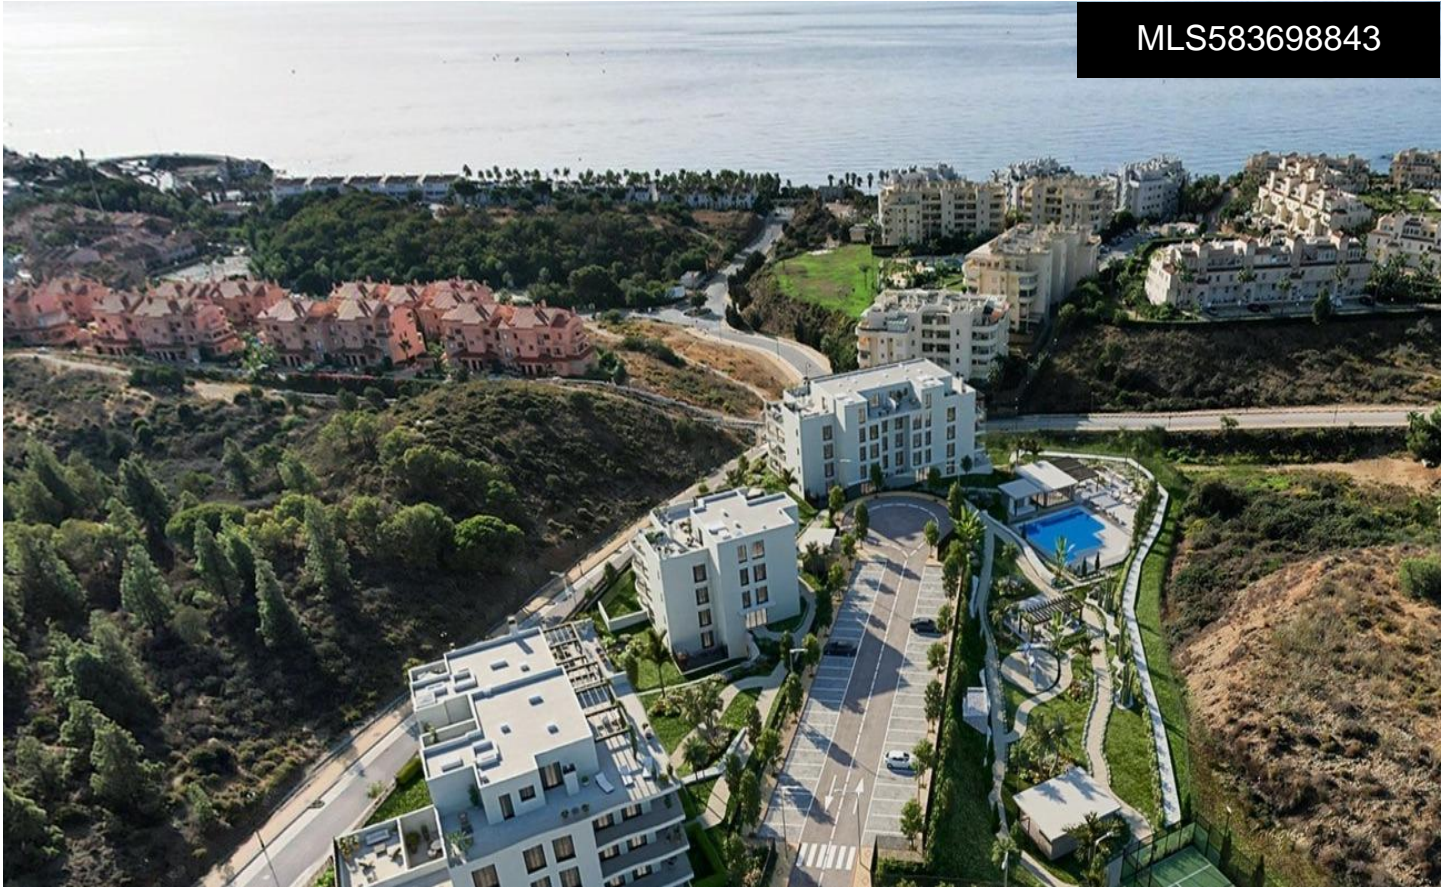

MLS583698843

***** APARTMENTS AND PENTHOUSES TO ENJOY THEIR SEA VIEWS AND COMMON AREAS, VERY CLOSE TO THE BEACH !!!**

3

2

153m²

N/A

*** APARTMENTS AND PENTHOUSES TO ENJOY THEIR SEA VIEWS AND COMMON AREAS, VERY CLOSE TO THE BEACH !!! . New development of apartments and penthouses in Mijas Costa, in an unmatched location on the western coast, close to the Calaburra lighthouse in the El Chaparral area, an ideal place to enjoy all the nature and environment offered by Mijas Costa, just 700 meters from the Mediterranean Sea , on the skirts of the Sierra de Mijas, with direct connection to Malaga and the main cities of the Costa del Sol. A project with a total of 55 new apartments in Mijas from 1 to 3 bedrooms,...(Ask for More Details!)