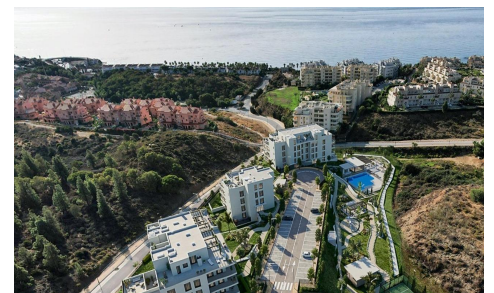

MLS145120967

**\*\*\* APARTMENTS AND PENTHOUSES TO ENJOY THEIR SEA VIEWS AND COMMON AREAS, VERY CLOSE TO THE BEACH !!!**

3

2

153m<sup>2</sup>

N/A

\*\*\* APARTMENTS AND PENTHOUSES TO ENJOY THEIR SEA VIEWS AND COMMON AREAS, VERY CLOSE TO THE BEACH !!! . New development of apartments and penthouses in Mijas Costa, in an unmatched location on the western coast, close to the Calaburra lighthouse in the El Chaparral area, an ideal place to enjoy all the nature and environment offered by Mijas Costa, just 700 meters from the Mediterranean Sea , on the skirts of the Sierra de Mijas, with direct connection to Malaga and the main cities of the Costa del Sol. A project with a total of 55 new apartments in Mijas from 1 to 3 bedrooms,...(Ask for More Details!)